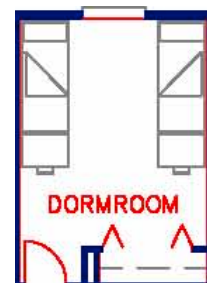

	2 Week	12 Week	24 Week	36 Week
Bunk Room (men only)	\$ 300.00	\$ 600.00	\$ 1,200.00	\$ 1,800.00
Double Room	\$ 400.00	\$ 900.00	\$ 1,800.00	\$ 2,500.00
Double Room / Single Occupancy	\$ 550.00	\$ 1,100.00	\$ 2,200.00	\$ 3,200.00
Women's Quad	\$ 400.00	\$ 900.00	\$ 1,800.00	\$ 2,500.00
Apartment (single occupancy)	n/a	\$ 2,000.00	\$ 3,600.00	\$ 5,000.00

Typical dormitory layout:

Bunk

Womens Quad

Apartment

Double

Double or Women's dorm

Bunk Dorm

Dorm Kitchen