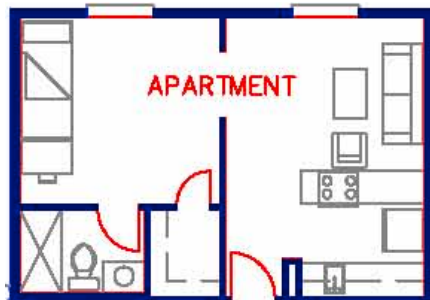

	2 Week	12 Week	24 Week	36 Week
Bunk Room (men only)	\$ 300.00	\$ 600.00	\$ 1,200.00	\$ 1,800.00
Double Room	\$ 400.00	\$ 900.00	\$ 1,800.00	\$ 2,500.00
Double Room / Single Occupancy	\$ 550.00	\$ 1,100.00	\$ 2,200.00	\$ 3,200.00
Women's Quad	\$ 400.00	\$ 900.00	\$ 1,800.00	\$ 2,500.00
Apartment (single occupancy)	n/a	\$ 2,000.00	\$ 3,600.00	\$ 5,000.00

Typical dormitory layout:

Bunk

Womens Quad

Apartment

Double

Double or Women's dorm

Bunk Dorm

Dorm Kitchen