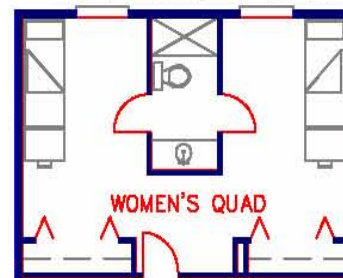

	2 Week	12 Week	24 Week	36 Week
Bunk Room (men only)	\$ 300.00	\$ 600.00	\$ 1,200.00	\$ 1,800.00
Double Room	\$ 400.00	\$ 900.00	\$ 1,800.00	\$ 2,500.00
Double Room / Single Occupancy	\$ 550.00	\$ 1,100.00	\$ 2,200.00	\$ 3,200.00
Women's Quad	\$ 400.00	\$ 900.00	\$ 1,800.00	\$ 2,500.00
Apartment (single occupancy)	n/a	\$ 2,000.00	\$ 3,600.00	\$ 5,000.00

Typical dormitory layout:

Bunk

Womens Quad

Apartment

Double

Double or Women's dorm

Bunk Dorm

Dorm Kitchen