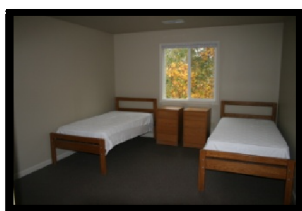

	2 Week	12 Week	24 Week	36 Week
Bunk Room (men only)	\$ 300.00	\$ 600.00	\$ 1,200.00	\$ 1,800.00
Double Room	\$ 400.00	\$ 900.00	\$ 1,800.00	\$ 2,500.00
Double Room / Single Occupancy	\$ 550.00	\$ 1,100.00	\$ 2,200.00	\$ 3,200.00
Women's Quad	\$ 400.00	\$ 900.00	\$ 1,800.00	\$ 2,500.00
Apartment (single occupancy)	n/a	\$ 2,000.00	\$ 3,600.00	\$ 5,000.00

Typical dormitory layout:

Bunk

Womens Quad

Apartment

Double

Double or Women's dorm

Bunk Dorm

Dorm Kitchen