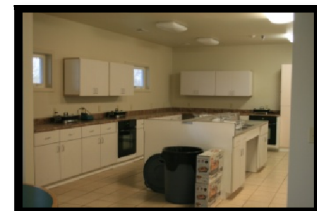

	2 Week	12 Week	24 Week	36 Week
Bunk Room (men only)	\$ 300.00	\$ 600.00	\$ 1,200.00	\$ 1,800.00
Double Room	\$ 400.00	\$ 900.00	\$ 1,800.00	\$ 2,500.00
Double Room / Single Occupancy	\$ 550.00	\$ 1,100.00	\$ 2,200.00	\$ 3,200.00
Women's Quad	\$ 400.00	\$ 900.00	\$ 1,800.00	\$ 2,500.00
Apartment (single occupancy)	n/a	\$ 2,000.00	\$ 3,600.00	\$ 5,000.00

Typical dormitory layout:

Bunk

Womens Quad

Apartment

Double

Double or Women's dorm

Bunk Dorm

Dorm Kitchen