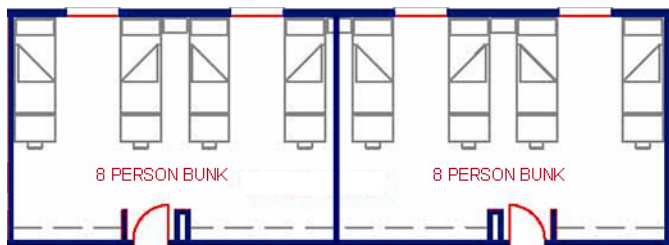

	2 Week	12 Week	24 Week	36 Week
Bunk Room (men only)	\$ 300.00	\$ 600.00	\$ 1,200.00	\$ 1,800.00
Double Room	\$ 400.00	\$ 900.00	\$ 1,800.00	\$ 2,500.00
Double Room / Single Occupancy	\$ 550.00	\$ 1,100.00	\$ 2,200.00	\$ 3,200.00
Women's Quad	\$ 400.00	\$ 900.00	\$ 1,800.00	\$ 2,500.00
Apartment (single occupancy)	n/a	\$ 2,000.00	\$ 3,600.00	\$ 5,000.00

Typical dormitory layout:

Bunk

Womens Quad

Apartment

Double

Double or Women's dorm

Bunk Dorm

Dorm Kitchen